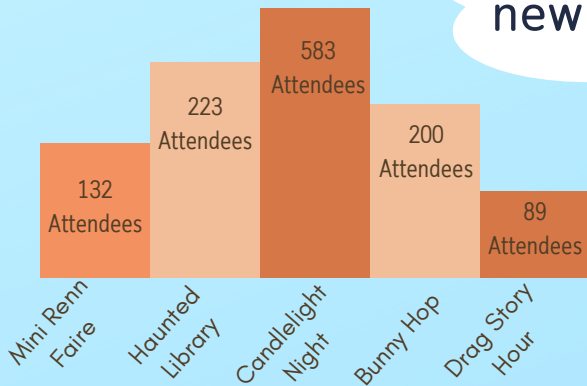

2023 at the Library

Last year, we...

welcomed 247 new patrons!

We currently have 4,170 registered cardholders.

loaned out 46,953 books!

That's up 10% from 2022.

hosted 397 events!

These were attended by 3,197 people.

While you...

visited museums 272 times!

The most popular museum? The Clark!

came to the library 33,881 times!

This is an increase of 22% from 2022.

saved over **\$1,060,987** collectively!

Go to ilovelibraries.org to calculate the value of your visit.