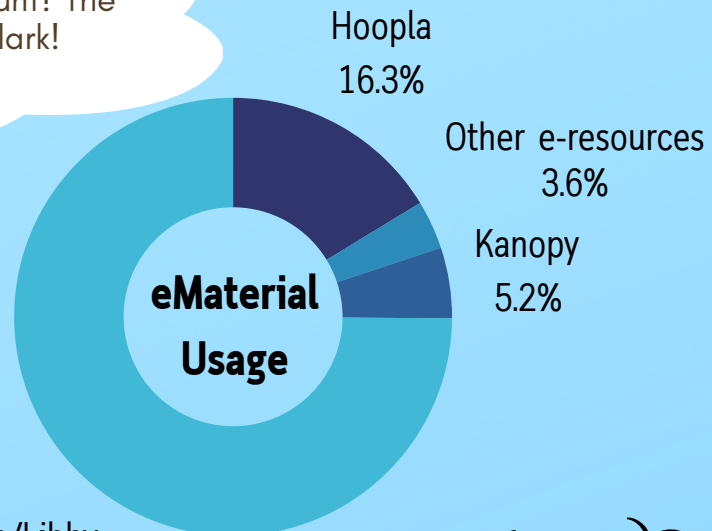

2023 at the Library

Last year, we...

welcomed 247 new patrons!

We currently have 4,170 registered cardholders.

loaned out 46,953 books!

That's up 10% from 2022.

hosted 397 events!

These were attended by 3,197 people.

While you...

visited museums 272 times!

The most popular museum? The Clark!

came to the library 33,881 times!

This is an increase of 22% from 2022.

saved over **\$1,060,987** collectively!

Go to ilovelibraries.org to calculate the value of your visit.

Overdrive/Libby 74.9%